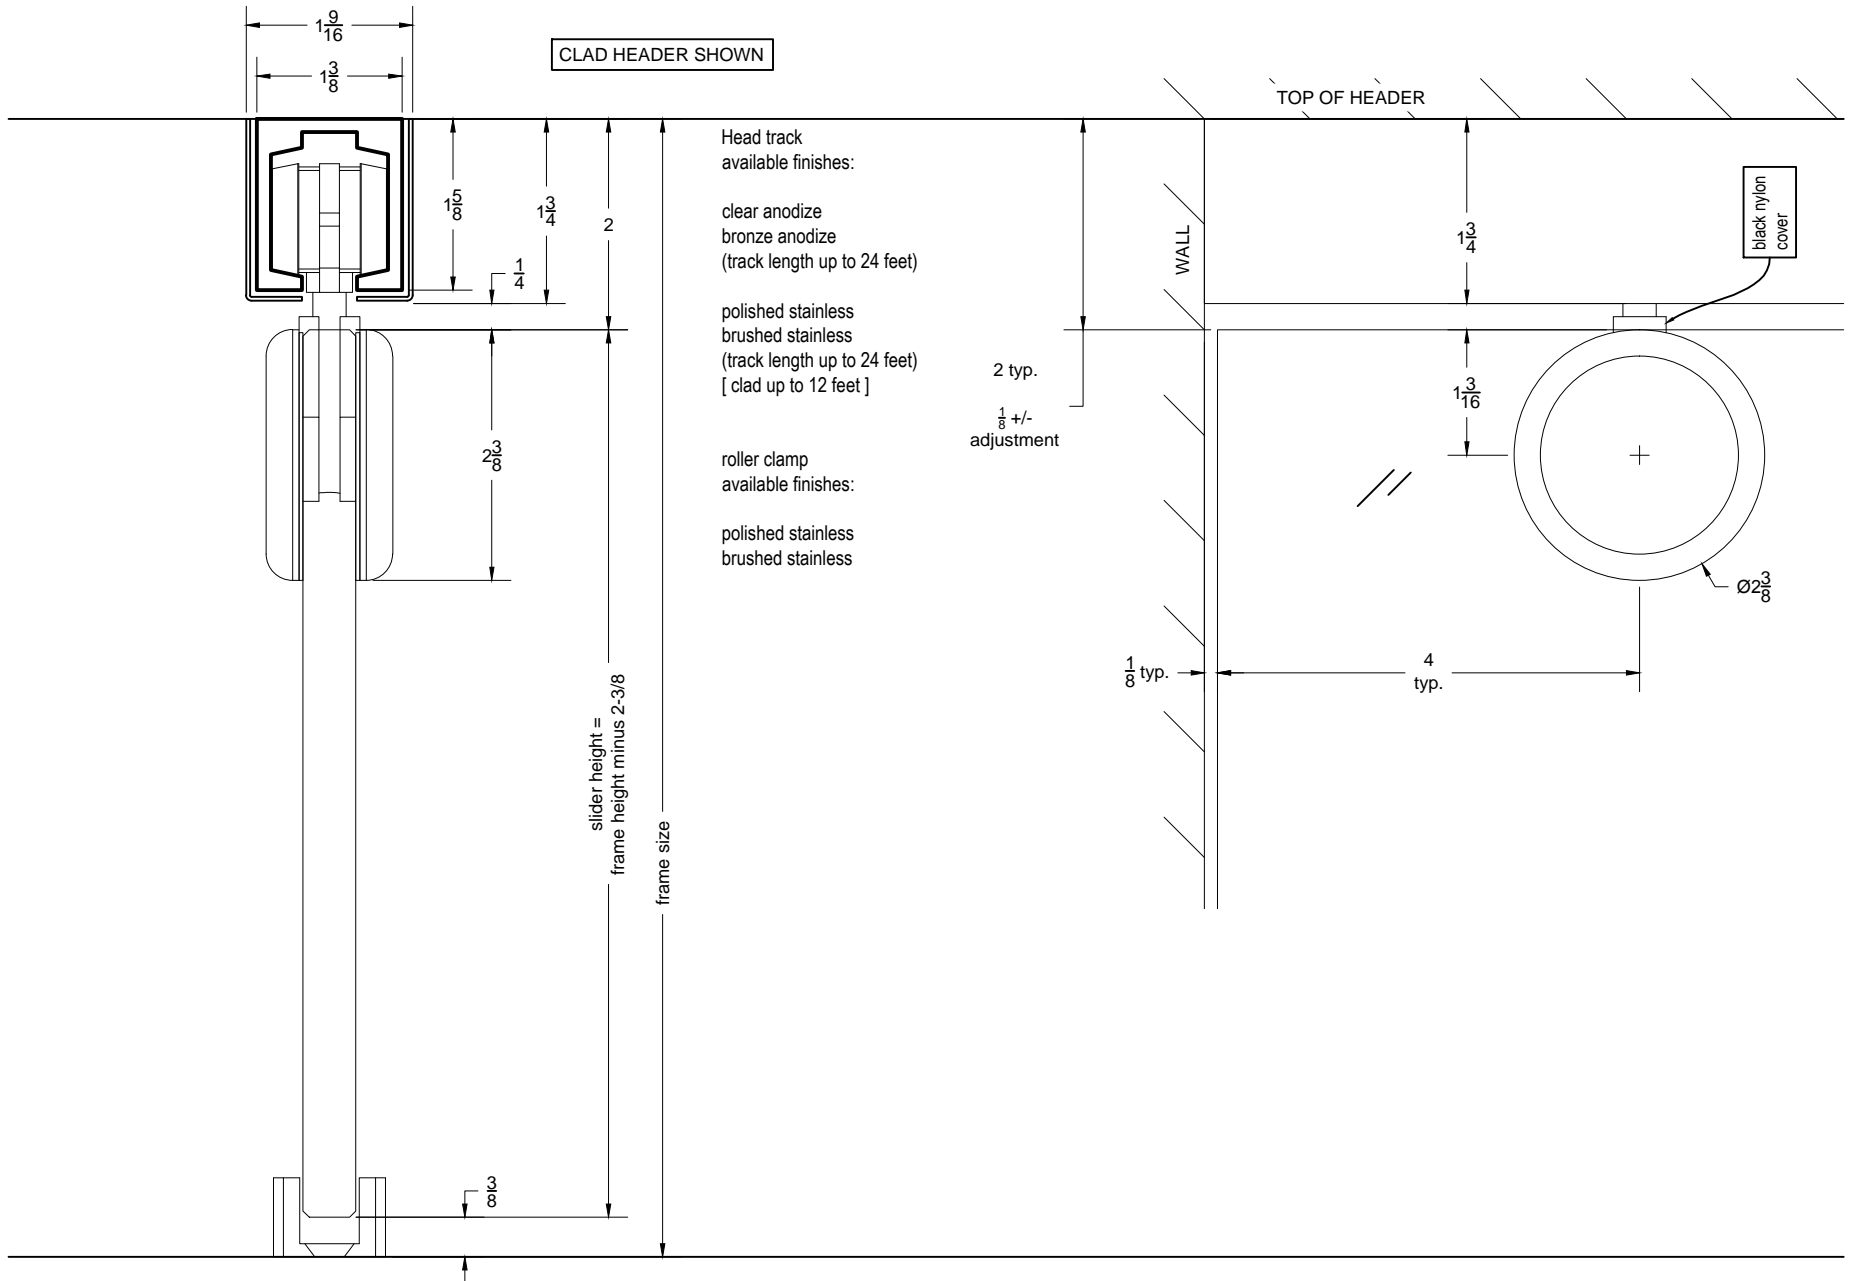

PRL

GLASS
SYSTEMS
INC.
Priglass.com

Tiffany - top hung sliding system OXXO

DWG NO.: Tiffany - with New Tracks.dwg

DATE: ...

Tiffany - top hung sliding system

Tiffany - round roller

roller clamp
available finishes: